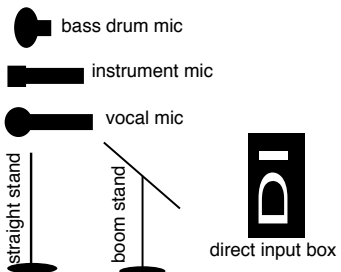

* denotes optional!